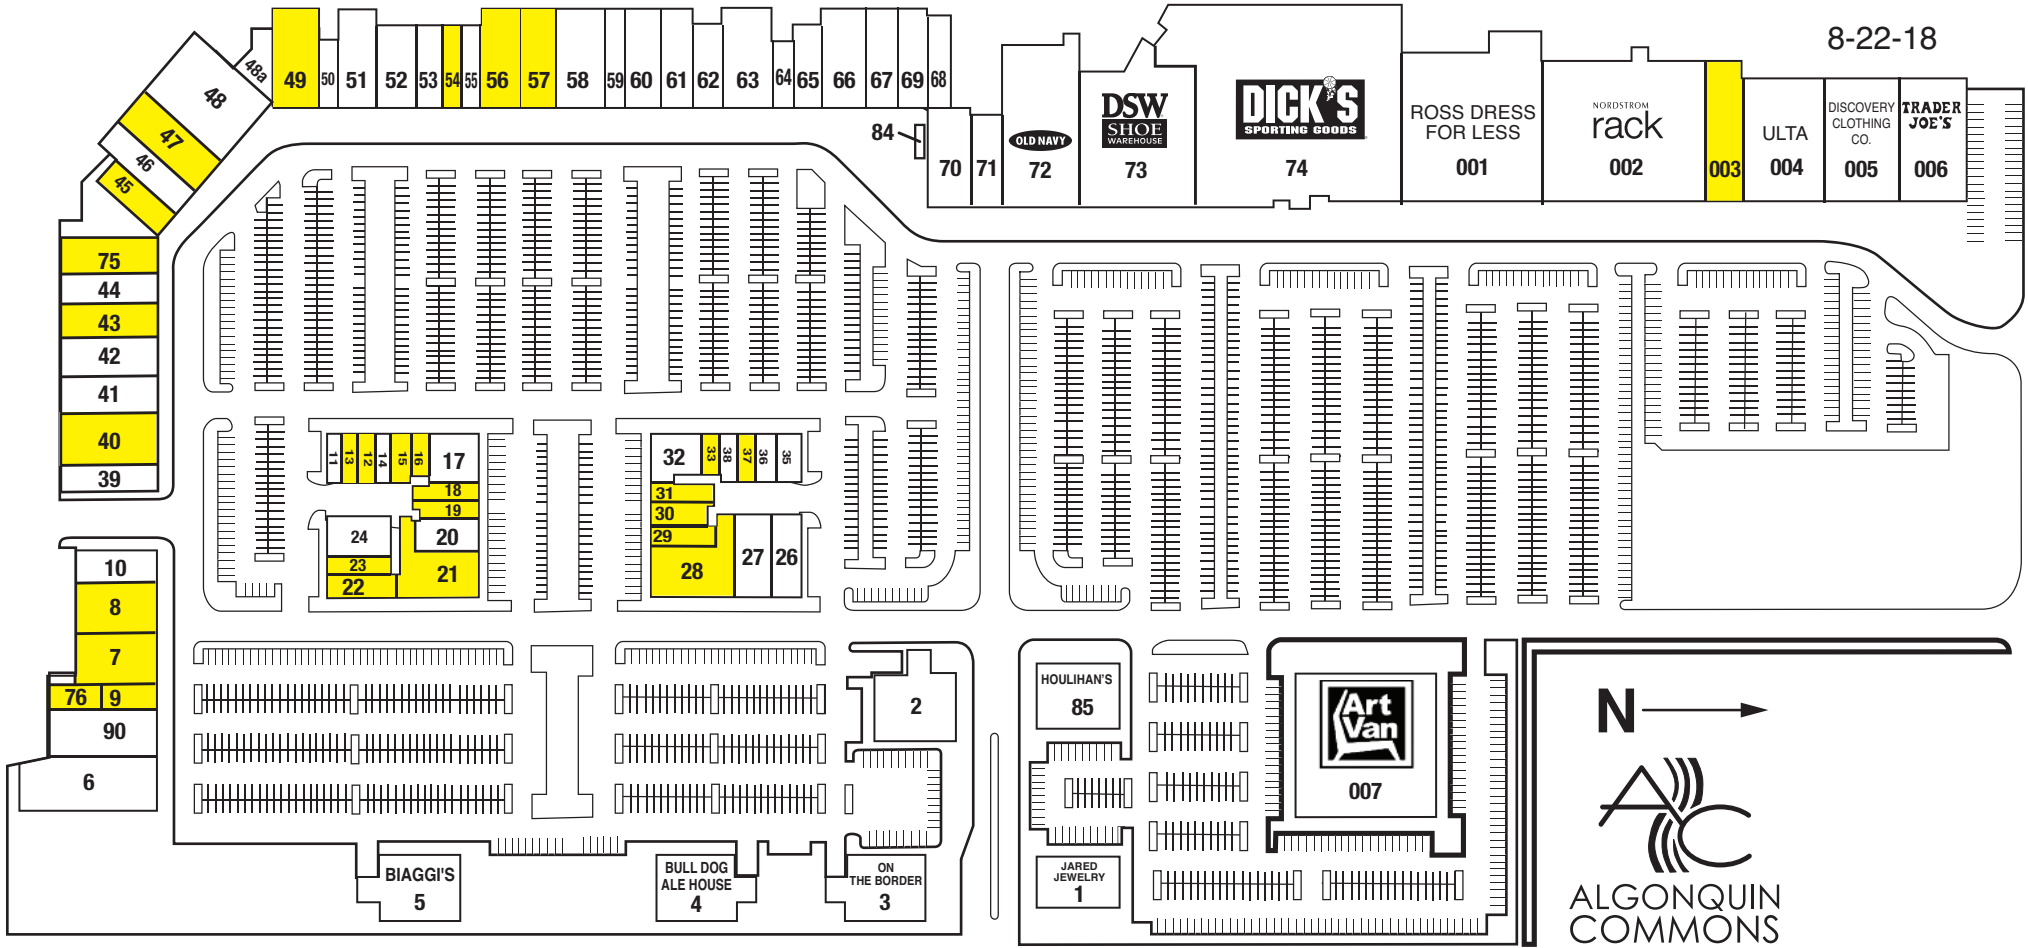

# ALGONQUIN COMMONS SITE MAP

1900 S. RANDALL ROAD, ALGONQUIN, IL 60102

847-458-2700

SUITE	TENANT	SQ. FT.	SUITE	TENANT	SQ. FT.	SUITE	TENANT	SQ. FT.	SUITE	TENANT	SQ. FT.	SUITE	TENANT	SQ. FT.	SUITE	TENANT	SQ. FT.
1	Jared Galleria of Jewelry	5,608	16	AVAILABLE	1,201	32	Orange Theory	3,794	48	Pottery Barn	10,800	62	Bath & Body Works	3,270	77	AVAILABLE	550
2	The Tile Shop	10,050	17	Jiang's Mongolian Grill	3,625	33	AVAILABLE	1,201	48a	Maintenance Shop	4,590	63	Express	7,560	78	AVAILABLE	685
3	On the Border	6,032	18	AVAILABLE	2,039	35	Ta-Wan Thai Restaurant	1,800	49	AVAILABLE	6,600	64	Francesca's Collections	2,000	84	Viacom/CBS (sign)	0
4	Bulldog Ale House	8,824	19	AVAILABLE	2,029	36	Sylvan Learning Center	1,640	50	White House/Black Market	2,000	65	Pacific Sunwear	3,500	85	Houlihan's	6,796
5	Biaggi's Ristorante Italiano	8,325	20	Porto's Peri Peri (coming soon)	2,400	37	AVAILABLE	1,202	51	Ann Taylor Loft	5,500	66	Hollister Co.	6,480	90	AVAILABLE	9,488
6	Half Price Books	9,969	21	AVAILABLE	6,480	38	Yankee Candle	1,401	52	Victoria's Secret	6,275	67	American Eagle Outfitters	5,400	001	Ross Dress For Less	33,980
7	AVAILABLE	6,200	22	AVAILABLE	2,380	39	Village Shoes	4,000	53	Pandora	3,000	68	Guest Services/Mgmt. Office	2,592	002	Nordstrom Rack	31,000
8	AVAILABLE	6,200	23	AVAILABLE	1,760	40	AVAILABLE	10,377	54	AVAILABLE	2,483	69	Aeropostale	3,600	003	AVAILABLE	6,114
9	AVAILABLE	1,500	24	Johnson Fitness and Wellness	3,950	41	Lane Bryant	4,800	55	Torrid	2,516	70	Tilly's	6,500	004	Ulta	12,011
10	Jos A. Bank Clothiers	4,200	26	Mattress Firm	3,600	42	Hallmark	3,990	56	AVAILABLE	5,693	71	Justice For Girls	4,200	005	Discovery Clothing	15,000
11	UBreak!Fix	1,200	27	Bonefish Grill	6,637	43	AVAILABLE	4,176	57	AVAILABLE	5,204	72	Old Navy	18,800	006	Trader Joe's	11,000
12	AVAILABLE	1,115	28	AVAILABLE	6,803	44	Carter's	4,560	58	New York & Company	7,500	73	DSW Shoe Warehouse	24,700	007	Art Van Furniture	48,397
13	AVAILABLE	1,122	29	AVAILABLE	2,040	45	AVAILABLE	2,500	59	Aveda	2,640	74	Dick's Sporting Goods	65,000			
14	Claire's	1,200	30	AVAILABLE	1,635	46	J Jill	4,150	60	Maurice's	5,400	75	AVAILABLE	4,080			
15	AVAILABLE	1,500	31	AVAILABLE	1,788	47	AVAILABLE	6,000	61	The Children's Place	4,600	76	AVAILABLE	1,500			